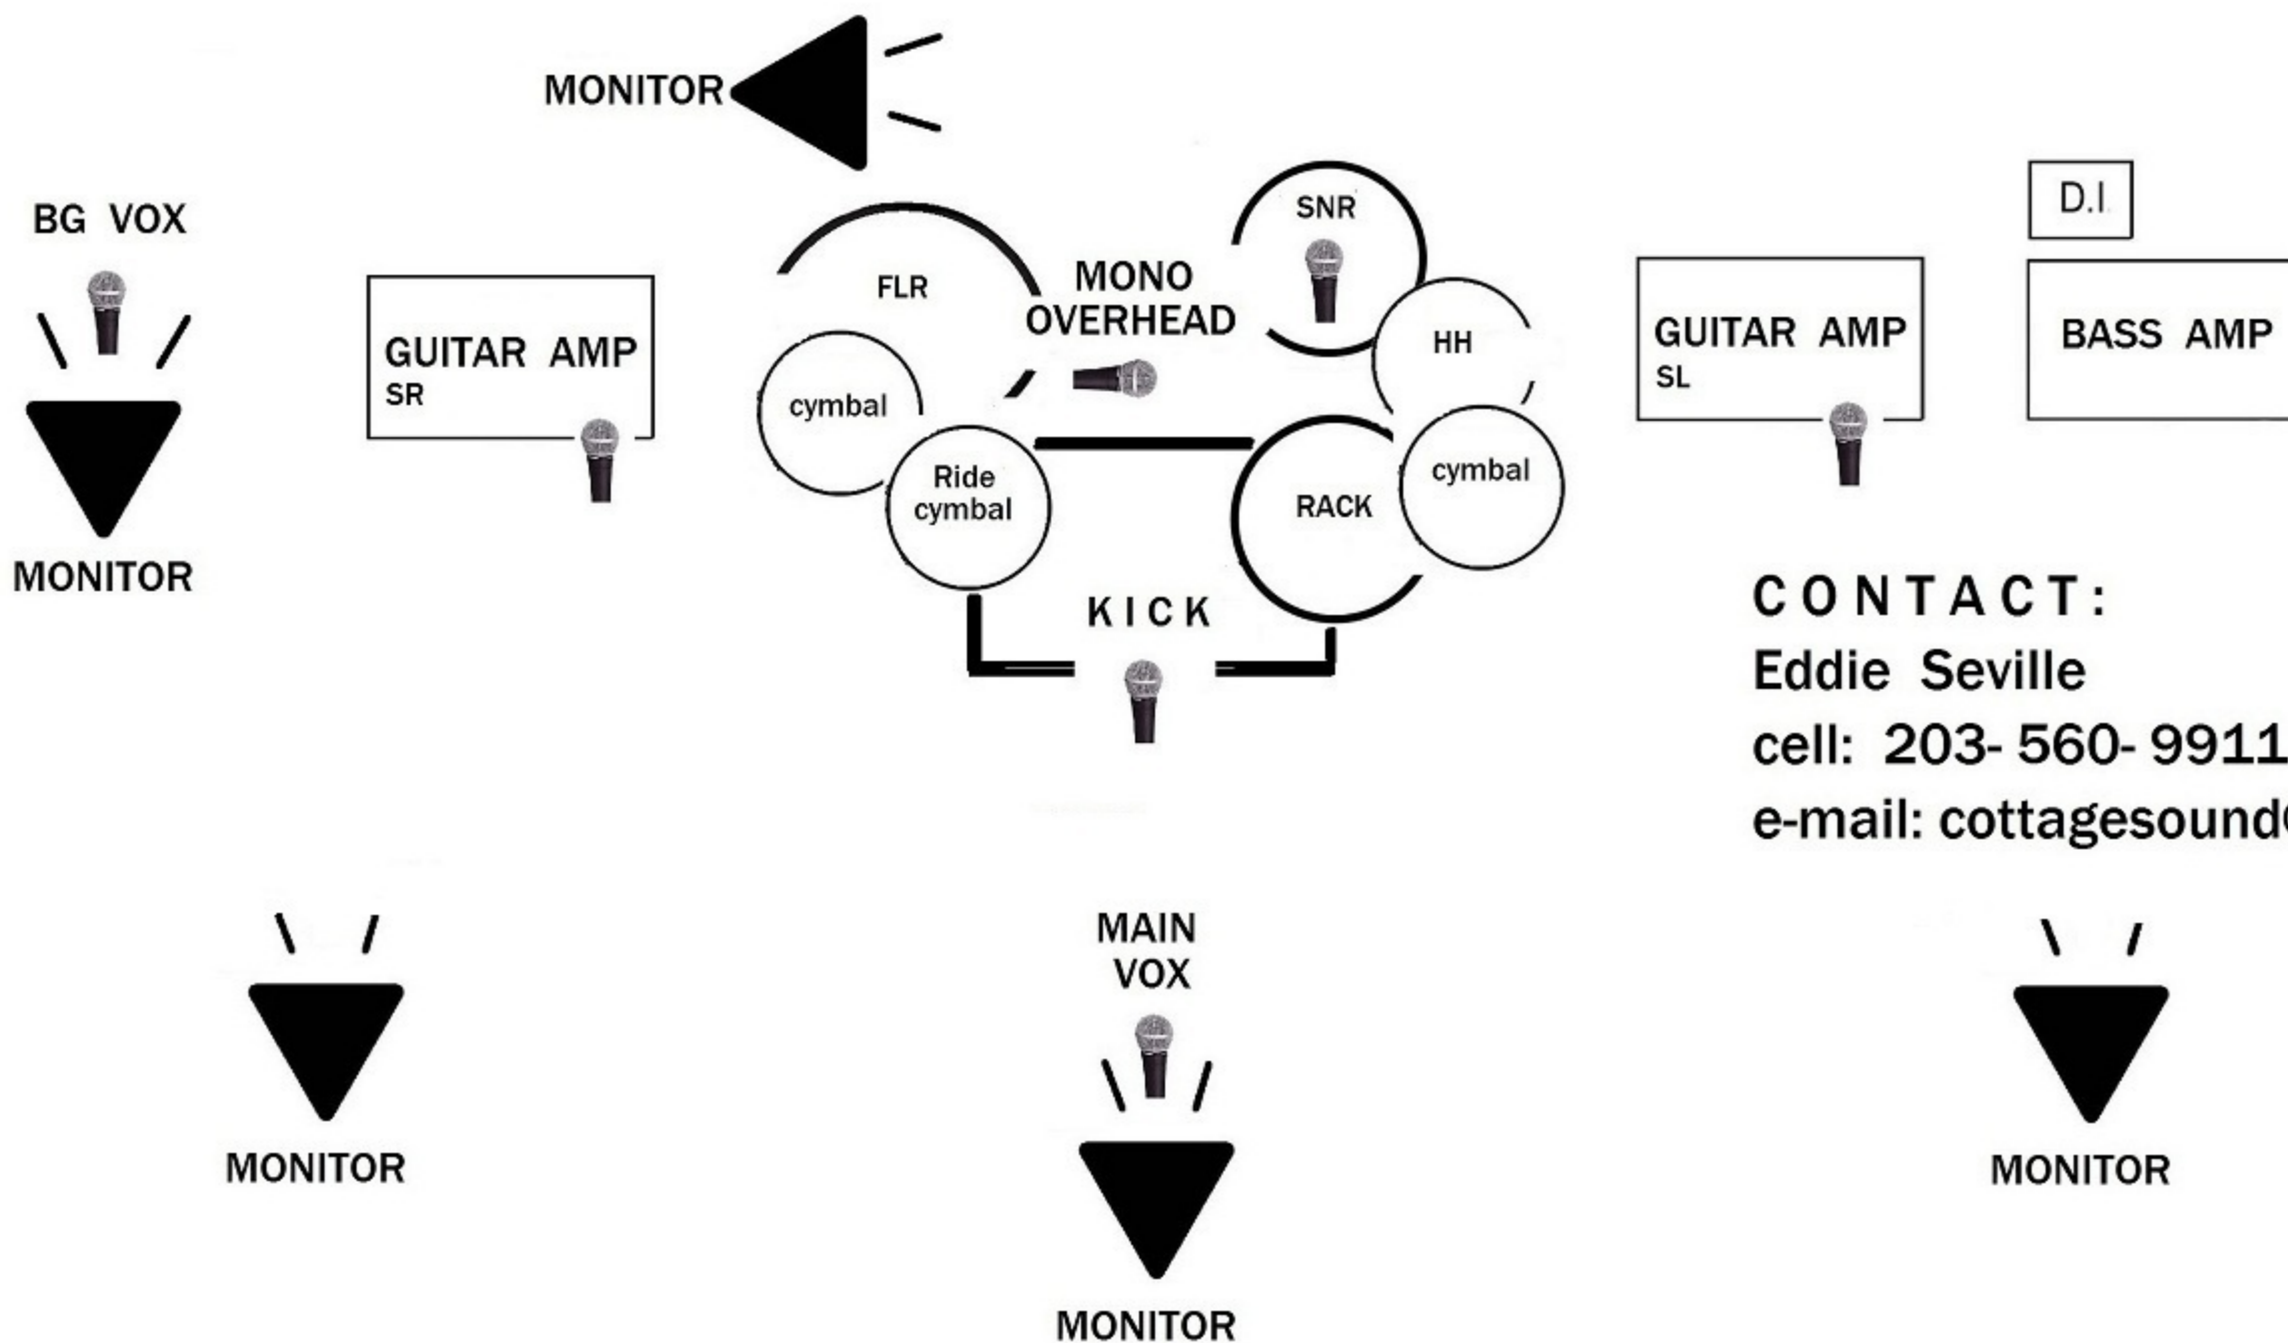

STAGE PLOT

MINIMUM REQUIREMENTS

EIGHT CHANNELS

TWO MONITOR MIXES

- 1 - KICK
- 2 - SNR
- 3 - MONO OVERHEAD
- 4 - BASS DI
- 5 - GUITAR AMP - SL
- 6 - GUITAR AMP - SR
- 7 - VOX BG - SR
- 8 - VOX - MAIN

CONTACT:
Eddie Seville
cell: 203-560-9911
e-mail: cottagesound@sbcglobal.net

DOWN

STAGE

FRONT